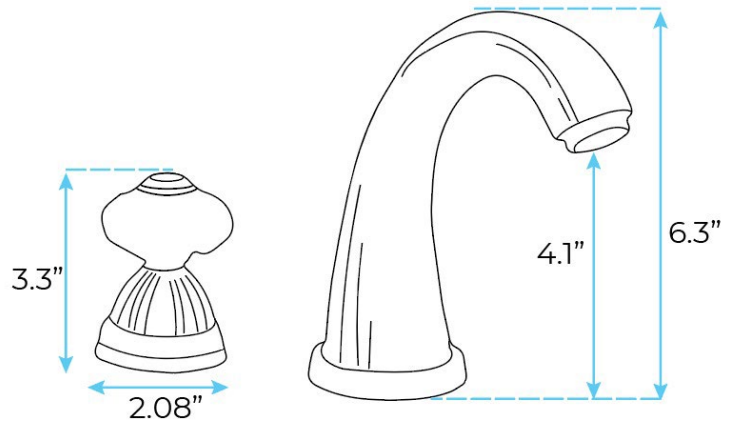

MILAN DECK MOUNTED GOLD CRYSTAL DUAL HANDLES BATHROOM FAUCET SPECS

Size:

Specifications

- Power: DC:6V(4AA alkaline battery)
- AC:220V-240V; 50/60HZ
- flow rate: 1.5 GPM
- Dia.of inlet / outlet pipe: G1/2"
- Flux: ≥0.07L/S
- Temperature: 0.1-50°C
- Dia of installing faucet: 32~38mm
- Faucet height: 6.3"
- Spout height: 4.1"
- Mixer handle height: 3.3"
- Mixer handle width: 2.08"

will the faucet fit my sink?